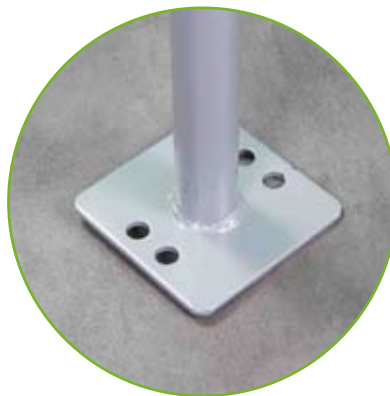

Newsletter

The cradle

Net tunnel, mesh 50 mm, mounted on a tubular steel structure.

- Length: 1 m.
- Height net: 1.15 m.
- Color: white.

Double floor on the walking area.

To fix on 2 high cables and 1 low cable.

You can use the cradle in combination with the Chinese bridge

contact@spsfilets.com

www.spsfilets.com

SPSfilets
Sport ■ Protection ■ Sécurité

Enchanted climbing wall

Wood structure, height 2 m, to fix on a high cable and on a low cable. 2 plywood boards: one above and one below. Both are equipped with holds. Assembly accessories included.