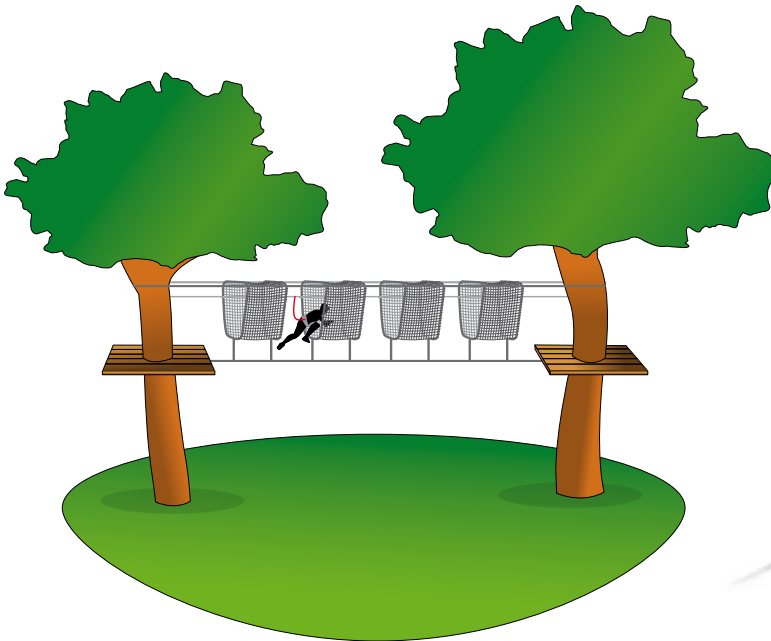

Newsletter

The cradle

Net tunnel, mesh 50 mm, mounted on a tubular steel structure.

- Length: 1 m.
- Height net: 1.15 m.
- Color: white.

Double floor on the walking area.

To fix on 2 high cables and 1 low cable.

You can use the cradle in combination with the Chinese bridge

contact@spsfilets.com

www.spsfilets.com

SPSfilets
Sport ■ Protection ■ Sécurité

Enchanted climbing wall

Wood structure, height 2 m, to fix on a high cable and on a low cable. 2 plywood boards: one above and one below. Both are equipped with holds. Assembly accessories included.