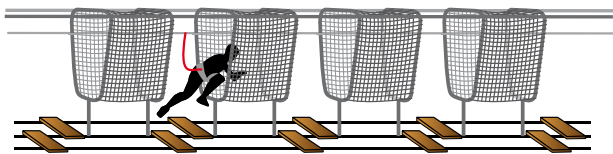

Newsletter

The cradle

Net tunnel, mesh 50 mm, mounted on a tubular steel structure.

- Length: 1 m.
- Height net: 1.15 m.
- Color: white.

Double floor on the walking area.

To fix on 2 high cables and 1 low cable.

You can use the cradle in combination with the Chinese bridge

contact@spsfilets.com

www.spsfilets.com

SPSfilets
Sport ■ Protection ■ Sécurité

Enchanted climbing wall

Wood structure, height 2 m, to fix on a high cable and on a low cable. 2 plywood boards: one above and one below. Both are equipped with holds. Assembly accessories included.