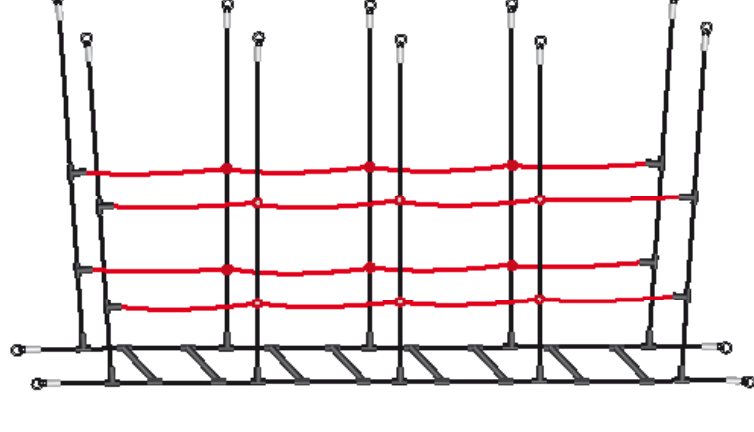

Armed rope Ø 16 mm crimped at one end, with a reinforced loop and a suspension ring. Equipped with wooden brackets Ø 120 mm.

Colors
green, beige, red, black, blue and yellow

Minimum length: 3 m

The loop

Armed rope Ø 16 mm crimped at one end, with a reinforced loop and a suspension ring. Provided with a Ø 16 mm rope stirrup in the lower part.

Length: 2,50 m

Colors
green, havana, red, black, blue and yellow

The snake pole

Square wood rafter 90 x 90 mm equipped with an armed rope Ø 16 mm for the feet at the bottom.

Length: 2,50 m

New GAME

The sun

Circle Ø 1m, equipped with 6 armed ropes Ø 16 mm. The ropes are crimped at each end and are equipped with a reinforced loop and a suspension ring. The circle and its ropes are fixed between 2 cables up and down.

Colors
green, beige, red, black, blue and yellow

Height
2,50 m

Himalayan bridge

Made of Ø 16 mm crimped armed rope with reinforced loops and suspension rings, reinforced PP rungs. Equipped with a high and a low handrail.

Colors
green, beige, red, black, blue and yellow

Width
400 mm

Classic products

Crimping guarantees products with a better lifetime. We offer also more classic modules but just as fun !

Rope Ladder

Armed rope Ø 16 mm equipped with reinforced PP rungs. The rope is crimped at each end and is equipped with a reinforced loop and a suspension ring.