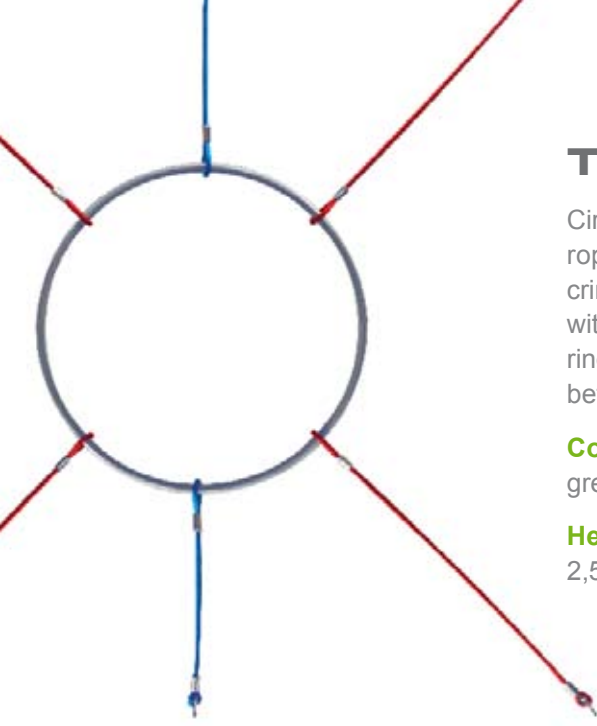

Armed rope Ø 16 mm crimped at one end, with a reinforced loop and a suspension ring. Equipped with wooden brackets Ø 120 mm.

Colors
green, beige, red, black, blue and yellow

Minimum length: 3 m

The loop

Armed rope Ø 16 mm crimped at one end, with a reinforced loop and a suspension ring. Provided with a Ø 16 mm rope stirrup in the lower part.

Length: 2,50 m

Colors
green, havana, red, black, blue and yellow

The snake pole

Square wood rafter 90 x 90 mm equipped with an armed rope Ø 16 mm for the feet at the bottom.

Length: 2,50 m

New GAME

The sun

Circle Ø 1m, equipped with 6 armed ropes Ø 16 mm. The ropes are crimped at each end and are equipped with a reinforced loop and a suspension ring. The circle and its ropes are fixed between 2 cables up and down.

Rope colors
green, beige, red, black, blue and yellow

Width: 400 mm

U-form rope

Armed rope Ø 16 mm crimped at one end, with a reinforced loop and a suspension ring.

Colors : green, beige, red, black, blue and yellow