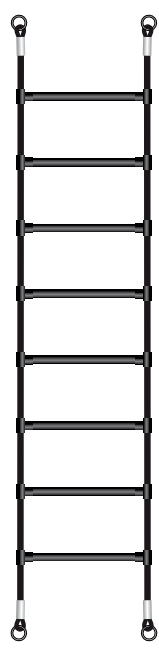

Armed rope Ø 16 mm crimped at one end, with a reinforced loop and a suspension ring. Equipped with wooden brackets Ø 120 mm.

Colors
green, beige, red, black, blue and yellow

Minimum length: 3 m

The loop

Armed rope Ø 16 mm crimped at one end, with a reinforced loop and a suspension ring. Provided with a Ø 16 mm rope stirrup in the lower part.

Length: 2,50 m

Colors
green, havana, red, black, blue and yellow

The snake pole

Square wood rafter 90 x 90 mm equipped with an armed rope Ø 16 mm for the feet at the bottom.

Length: 2,50 m

New GAME

The sun

Circle Ø 1m, equipped with 6 armed ropes Ø 16 mm. The ropes are crimped at each end and are equipped with a reinforced loop and a suspension ring. The circle and its ropes are fixed between 2 cables up and down.

Colors
green, beige, red, black, blue and yellow

Height
2,50 m

Himalayan bridge

Made of Ø 16 mm crimped armed rope with reinforced loops and suspension rings, reinforced PP rungs. Equipped with a high and a low handrail.

Colors
green, beige, red, black, blue and yellow

Width
400 mm

Classic products

Crimping guarantees products with a better lifetime. We offer also more classic modules but just as fun !

Rope Ladder

Armed rope Ø 16 mm equipped with reinforced PP rungs. The rope is crimped at each end and is equipped with a reinforced loop and a suspension ring.